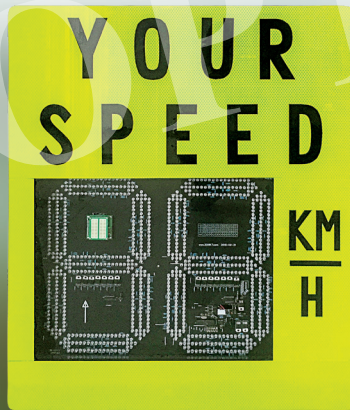

OPTRAFFIC®

THE INDUSTRY LEADING MANUFACTURER

Variable Speed Limit Signs

Unbeatable
Return on
Investment

Sustainable,
Renewable
Environmentally Friendly

Proven Reliability

Easy to Use:
Type - Click - Display

Standards
Compliant

Latest
Technology

2 Year Limited
Warranty

Dependable Service
and Support

Variable Speed Limit Signs

Designed and manufactured by OPTRAFFIC, the Variable Speed Limit Sign (VLS) is a fully solar powered device that can display any range of numeral speed, text message, graphics and animations in white.

OPTRAFFIC VLS is an ideal tool for local speed control of traffic management, council & constructional engineering place, mining area, and also to analyze the traffic condition by logging the vehicle speed.

You can find all the devices location, design and create any message with graphic symbols, text or graphics combined, make multiple message screens, flashing animations on our full matrix speed signs, and/or just detect the vehicle speed with radar installed.