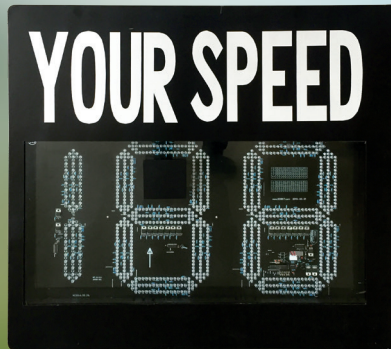

OPTRAFFIC®

THE INDUSTRY LEADING MANUFACTURER

Variable Speed Limit Signs

Unbeatable
Return on
Investment

Sustainable,
Renewable
Environmentally Friendly

Proven Reliability

Easy to Use:
Type - Click - Display

Standards
Compliant

Latest
Technology

2 Year Limited
Warranty

Dependable Service
and Support

Variable Speed Limit Signs

Designed and manufactured by OPTRAFFIC, the Variable Speed Limit Sign (VLS) is a fully solar powered device that can display any range of numeral speed, text message, graphics and animations in white.

You can find all the devices location, design and create any message with graphic symbols, text or graphics combined, make multiple message screens, flashing animations on our full matrix speed signs, and/or just detect the vehicle speed with radar installed.

Lifting System
Safe Stable Reliable

Mechanical Structure
Heavy-duty Trailer Wind Approved

Safety
Safety chain Locks Vandal Protection

Sizes

MODELS	COLOR	DISPLAY SIZE(mm)	What functions do they have?
VSLS-1180	White Message Red Annulus	1180(46.5")W x 1180(46.5")H	Speed Limits / Warning Message Detect / Log Vehicle Speed